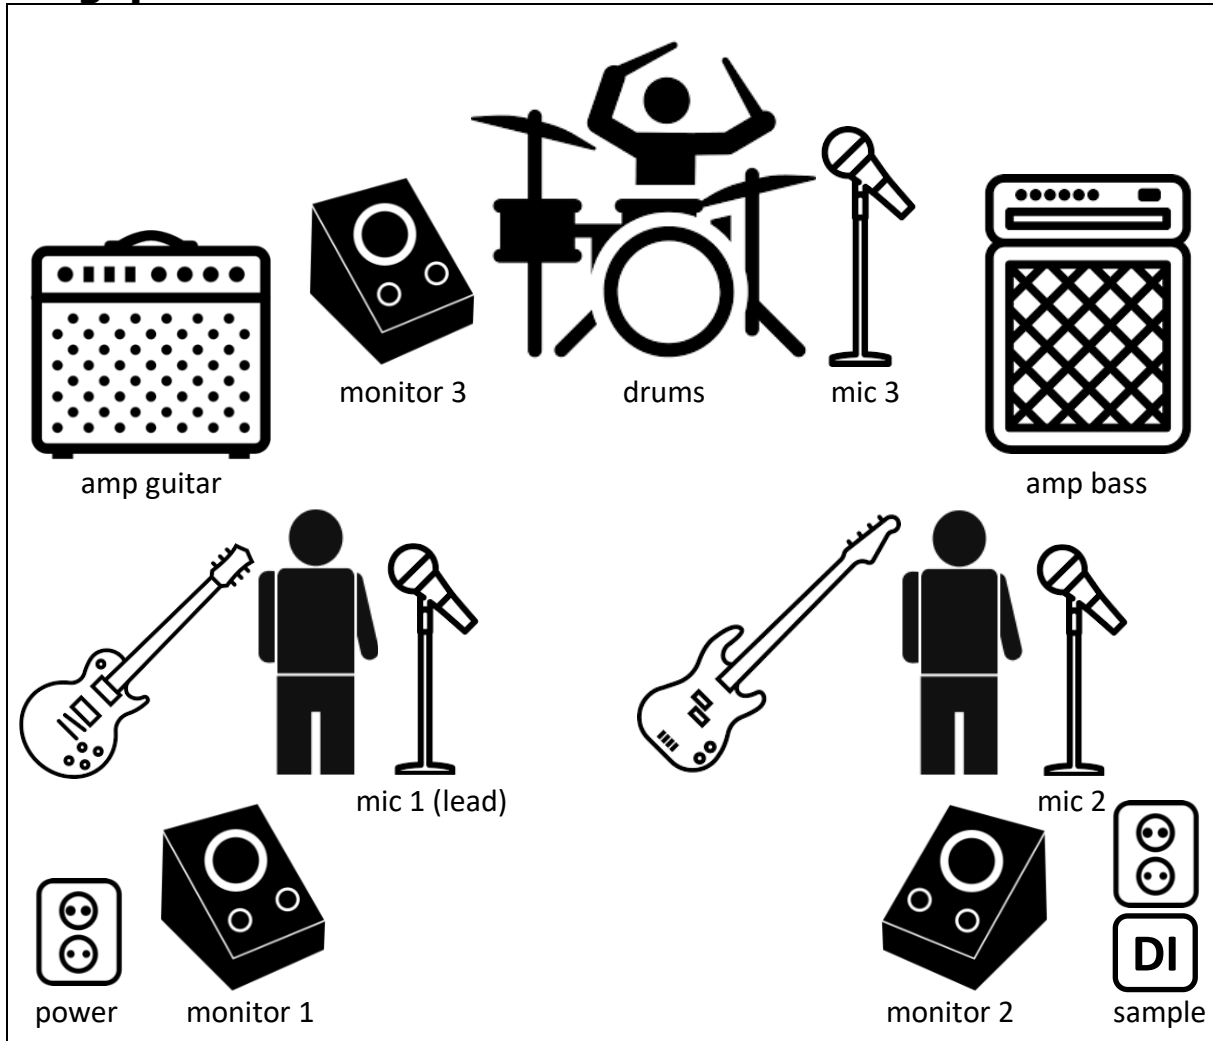

Stageplan

Monitor Settings

Monitor group	Monitor mix
1. Niels	guitar, bass, mic 1, 2, 3, sample
2. Nanno	guitar, mic 1, 2, 3, sample
3. Emma	guitar, bass, mic 1, 2, 3, sample